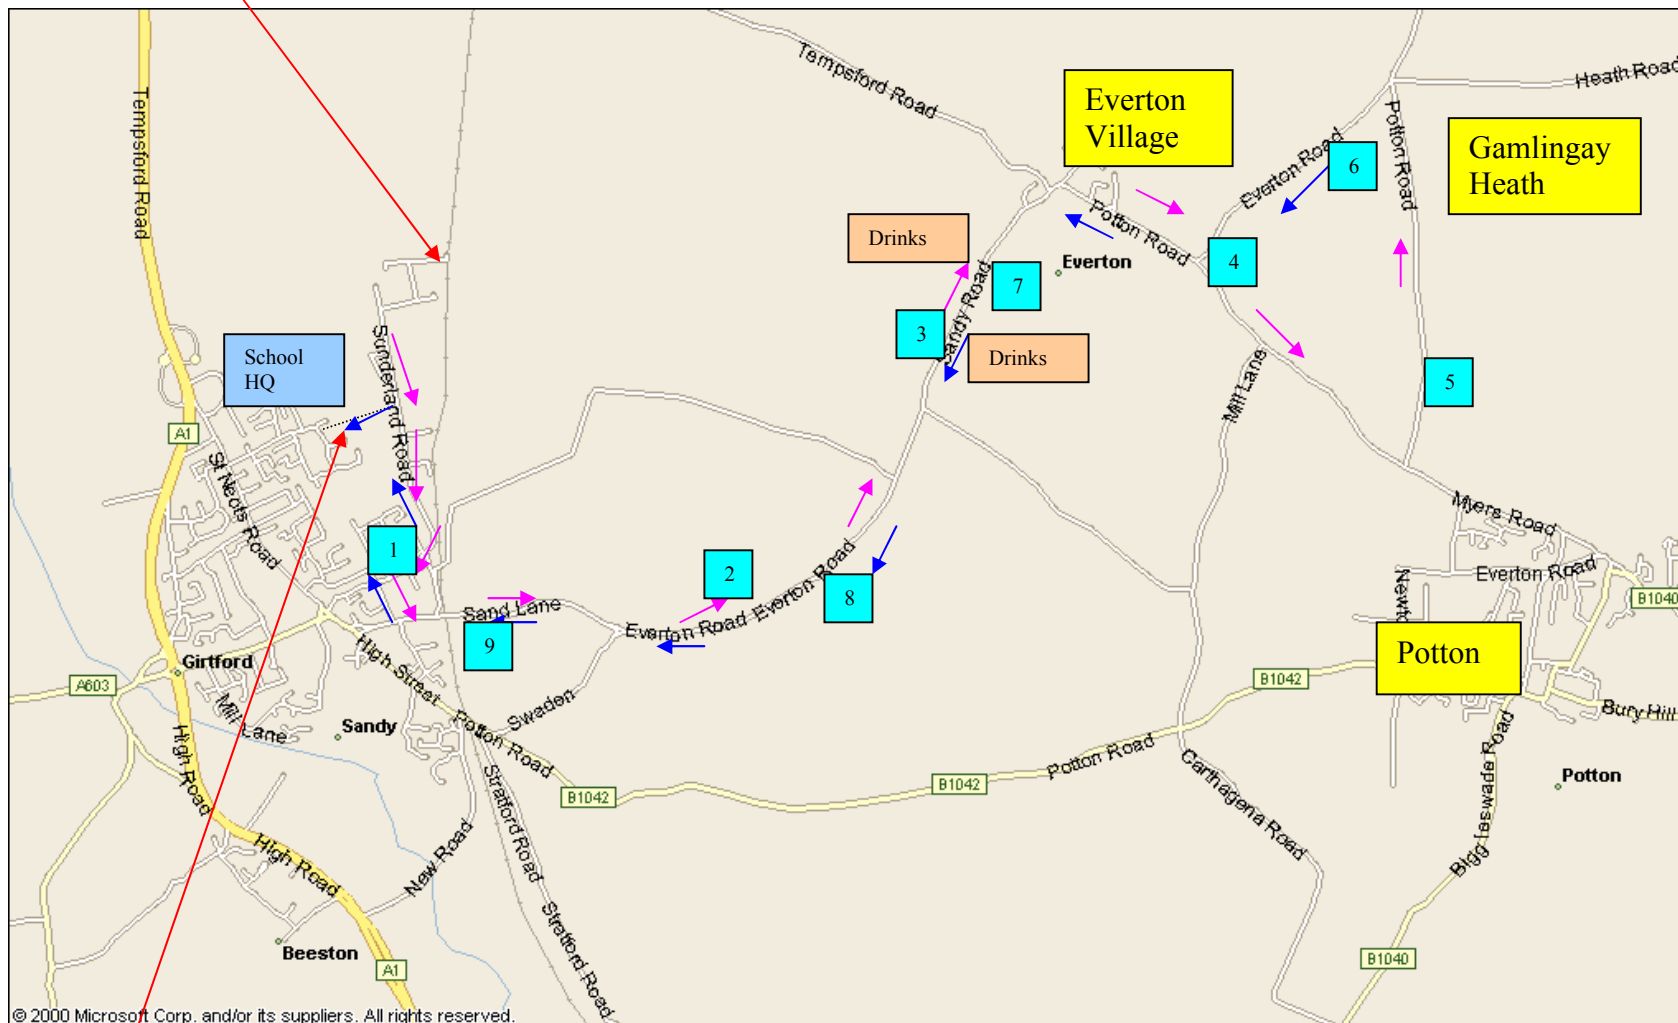

SANDY 10 MILE COURSE

Tyne Road/Gosforth Close
START

Sandy Sports Centre
FINISH

Outward route

Return route